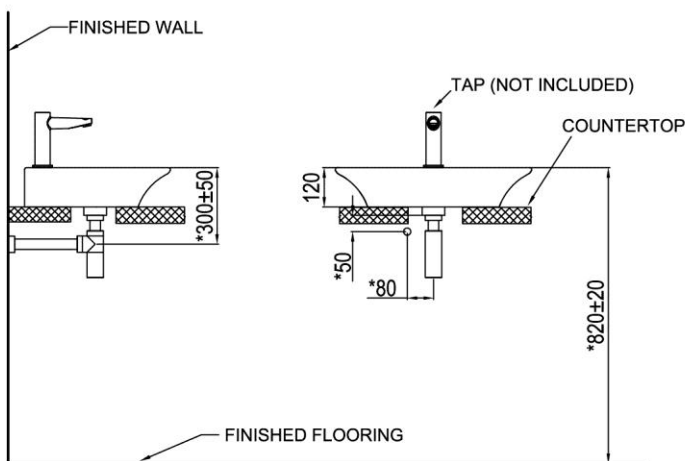

INSTALLATION DETAILS

*DENOTES RECOMMENDED VALUE