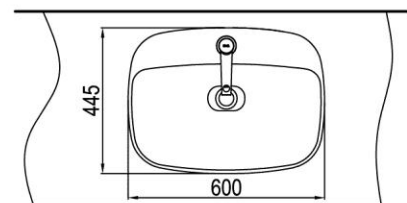

INSTALLATION DETAILS

*DENOTES RECOMMENDED VALUE