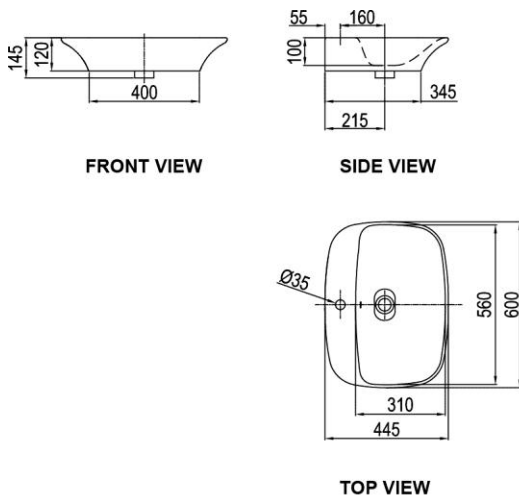

Sit-On Lavatory

PRODUCT FEATURES

- High gloss surface finishing
- Easy to clean surface profile

PRODUCT SPECIFICATIONS

- Dimension: 600 (L) x 445 (W) x 145 (H) mm
- Capacity: 6.7 Litre
- Material: Vitreous China

TECHNICAL DRAWING

OPTIONAL FEATURE:

Anti-Bacterial
Technology